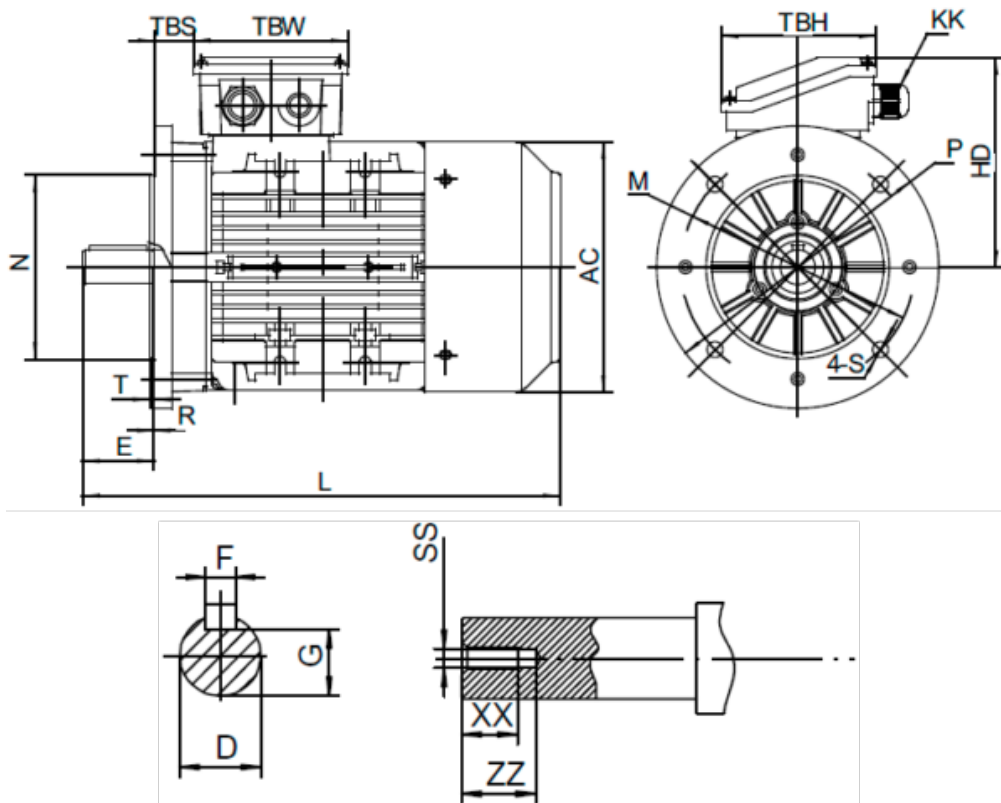

# Data Sheet

Article number: 2518005502240140

Description: Kleedrive T3A 112M2-2 5.5kw 2800 rpm UL/CSA  
3x400/690V 50 HZ IP55 B5 Eff=88,1%

## Measures

AA = 224	L = 397	TBH = 118
AC = Ø220	M = Ø215	TBS = 33
AD = 283	N = Ø180	TBW = 118
D = Ø28	P = Ø250	XX = 22
E = 60	R = 0	ZZ = 30
F = 8	S = Ø15	
G = 24	SS = M10	
HD = 171	T = 4	